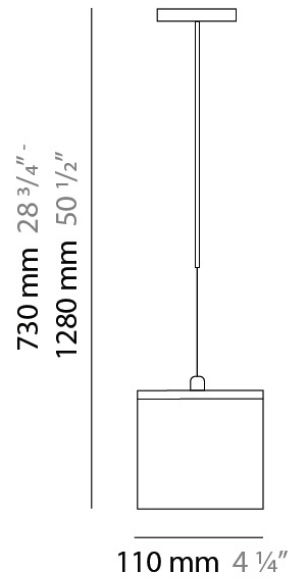

KUBIK SUSPENSION

D81433

PROJECT _____

TYPE _____

NOTES _____

QUANTITY _____

DATE _____

GENERAL

Series: Kubik
Brand: Panzeri
Division: Design
Mounting Type: Suspension
Mounting Location: Ceiling
Subcategory: Pendant

PHYSICAL

Shape: Square
Length (mm): 110
Length (in): 4 ⁵/₁₆
Width (mm): 110
Width (in): 4 ⁵/₁₆
Height (mm): 730
Height (in): 28 ³/₄
Max. Overall Height (mm): 1283
Max. Overall Height (in): 50 ¹/₂
Light Distribution: Omnidirectional
Weight (kg): 1.56
Weight (lbs): 3.43
Diffuser: Matte White Blown Glass
Fixture Finish: WHI
Fixture Material: Metal

ELECTRICAL

Input Wattage Range: 10 - 19 W
Lamp Type: LED
Input Wattage (W): 9.5
Total Output Wattage (W): 8
Dimming: Non-Dimmable
Driver Included: Yes
Driver Location: Integrated
Driver Type: Constant Current - 120Vac
Driver Class: Class 2
Input Voltage (V): 120 - 277
Constant Current (mA): 500
Upon Request: (Not included - see components) Remote: 0-10Vdc dimming / Phase dimming @120Vac only / Non-dimming 1

LED

Number of LEDs: 1
Color Temperature (°K): 3000
Max. Delivered Lumen (lm): 1080
CRI: >80 CRI
Lamp Life (hrs): 60000

OPTICAL

RATINGS AND CERTIFICATIONS

Certified By: CSA Certified to UL and CSA Standards
IP rating: IP40