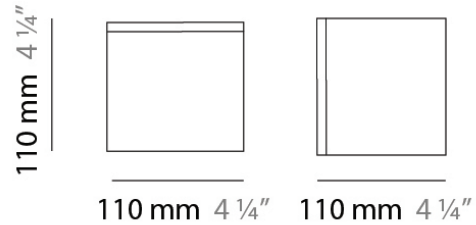

KUBIK SURFACE

D83279R9

PROJECT
TYPE
NOTES
QUANTITY
DATE

GENERAL

Series: Kubik
Brand: Panzeri
Division: Design
Mounting Type: Surface
Mounting Location: Ceiling
Subcategory: Ambient

PHYSICAL

Shape: Square
Length (mm): 110
Length (in): 4 ⁵/₁₆
Width (mm): 110
Width (in): 4 ⁵/₁₆
Height (mm): 110
Height (in): 4 ⁵/₁₆
Light Distribution: Omnidirectional
Weight (kg): 0.66
Weight (lbs): 1.45
Diffuser: Matte White Blown Glass
Fixture Finish: WHI
Fixture Material: Metal

ELECTRICAL

Input Wattage Range: 1 - 9 W
Lamp Type: LED
Input Wattage (W): 9.5
Total Output Wattage (W): 9
Dimming: Non-Dimmable
Driver Included: Yes
Driver Location: Integrated
Driver Type: Constant Current - 120Vac
Driver Class: Class 2
Input Voltage (V): 120 - 277
Constant Current (mA): 250
Upon Request: (Not included - see components) Remote: 0-10Vdc dimming / Phase dimming @120Vac only / Non-dimming 1

LED

Delivered Lumen Range: 500 - 999 lm
Color Temperature (°K): 3000
Max. Delivered Lumen (lm): 532
Nominal Lumen (lm): 861
CRI: >90 CRI
Lamp Life (hrs): 60000

OPTICAL

RATINGS AND CERTIFICATIONS

Certified By: CSA Certified to UL and CSA Standards
IP rating: IP40